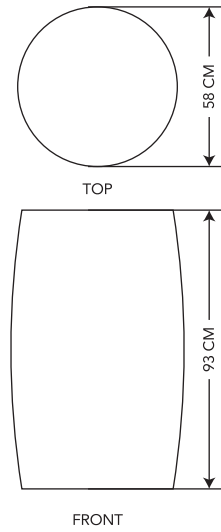

سرڪو
SRCO

1 ڪٽالوڱ المنتجات PRODUCTS CATALOG

www.drum.com.sa

شركة المصنع السعودي للبراميل (سركو)
Saudi Factory for drums Co. (SRCO)

CAPACITY	DIMENSIONS		
	HEIGHT (CM)	DIAMETER	
		OVER-ALL (CM)	OPENING (CM)
220 L	93	58	53

CAPACITY	DIMENSIONS		
	HEIGHT (CM)	DIAMETER	
		OVER-ALL (CM)	OPENING (CM)
170 L	73	58	53

Plastic Open Top Drum

- 1- Drum capacity of 220 liters
- 2 - Made from , high-density polyethylene resin (virgin Material)
- 3 - Used for waste collection and matching the standard specifications for the municipalities and the secretariats
- 4 - With handles hand for easy carrying and discharging
- 5 - Environmentally friendly and easy to clean
- 6 - Fixed colors resistance to sunlight
- 7- Designed to give better stability on the ground - high rigidity
- 8 - Can be manufactured in any color and logo can be printed in any color as preferred by the customers
- 9 - Saudi industry 100%

Plastic Open Top Drum

- 1- Drum capacity of 170 liters
- 2 - Made from , high-density polyethylene resin (virgin Material)
- 3 - Used for waste collection or food remaining and matching the standard specifications for the municipalities and the secretariats
- 4 - With handles hand for easy carrying and discharging
- 5 - Environmentally friendly and easy to clean
- 6 - Fixed colors resistance to sunlight
- 7- Designed to give better stability on the ground - high rigidity
- 8 - Can be manufactured in any color and logo can be printed in any color as preferred by the customers
- 9 - Saudi industry 100%

برميل حديد مفتوح

حاوية 2 ياردة مكعبة

حاوية 2 ياردة مكعبة

حاوية 2 ياردة مكعبة

حاوية 2 ياردة مكعبة

Iron Open Top Drum

- 1- Drum capacity of 220 liters
- 2- Made from black sheet of 0.9 mm thickness
- 3- Used for waste collection and matching the standard specifications for the municipalities and the secretariats
- 4- With handles hand for easy carrying and discharging
- 5- Possibility painted in any color with logo printing
- 6- Saudi industry 100%