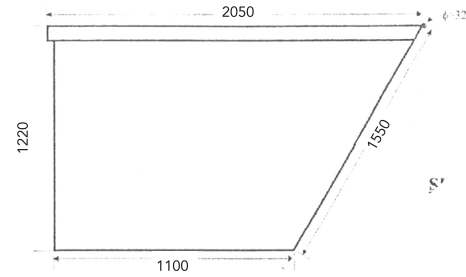

BACK

TOP

SIDE

حاوية 4 ياردة مكعبة

BACK

TOP

SIDE

حاوية 2 ياردة مكعبة