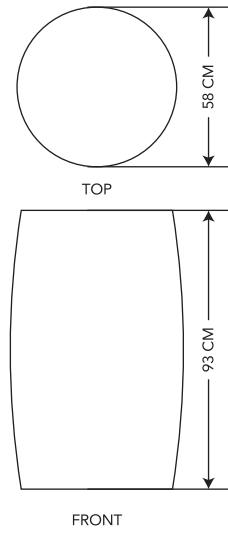

CAPACITY	DIMENSIONS		
	HEIGHT (CM)	DIAMETER	
		OVER-ALL (CM)	OPENING (CM)
170 L	73	58	53

Plastic Open Top Drum

- 1- Drum capacity of 220 liters
- 2 - Made from , high-density polyethylene resin (virgin Material)
- 3 - Used for waste collection and matching the standard specifications for the municipalities and the secretariats
- 4 - With handles hand for easy carrying and discharging
- 5 - Environmentally friendly and easy to clean
- 6 - Fixed colors resistance to sunlight
- 7- Designed to give better stability on the ground - high rigidity
- 8 - Can be manufactured in any color and logo can be printed in any color as preferred by the customers
- 9 - Saudi industry 100%

Plastic Open Top Drum

- 1- Drum capacity of 170 liters
- 2 - Made from , high-density polyethylene resin (virgin Material)
- 3 - Used for waste collection or food remaining and matching the standard specifications for the municipalities and the secretariats
- 4 - With handles hand for easy carrying and discharging
- 5 - Environmentally friendly and easy to clean
- 6 - Fixed colors resistance to sunlight
- 7- Designed to give better stability on the ground - high rigidity
- 8 - Can be manufactured in any color and logo can be printed in any color as preferred by the customers
- 9 - Saudi industry 100%

برميل حديد مفتوح

حاوية 2 ياردة مكعبة

حاوية 2 ياردة مكعبة

حاوية 2 ياردة مكعبة

حاوية 2 ياردة مكعبة

Iron Open Top Drum

- 1- Drum capacity of 220 liters
- 2- Made from black sheet of 0.9 mm thickness
- 3- Used for waste collection and matching the standard specifications for the municipalities and the secretariats
- 4- With handles hand for easy carrying and discharging
- 5- Possibility painted in any color with logo printing
- 6- Saudi industry 100%