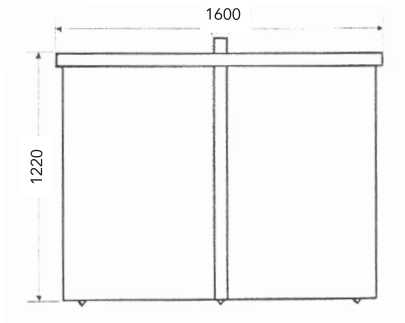

BACK

TOP

SIDE

حاوية 4 ياردة مكعبة

BACK

TOP

SIDE

حاوية 2 ياردة مكعبة