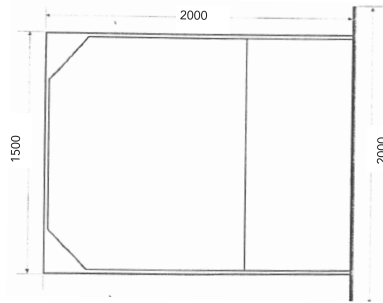

BACK

TOP

SIDE

حاوية 4 ياردة مكعبة

BACK

TOP

SIDE

حاوية 2 ياردة مكعبة