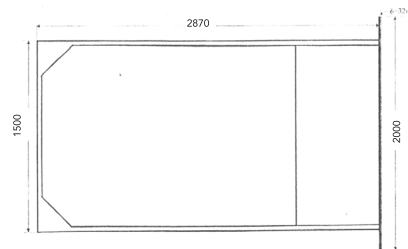

CAPACITY	DIMENSIONS		
	HEIGHT (CM)	DIAMETER	
		OVER-ALL (CM)	OPENING (CM)
170 L	73	58	53

Plastic Open Top Drum

- 1- Drum capacity of 220 liters
- 2 - Made from , high-density polyethylene resin (virgin Material)
- 3 - Used for waste collection and matching the standard specifications for the municipalities and the secretariats
- 4 - With handles hand for easy carrying and discharging
- 5 - Environmentally friendly and easy to clean
- 6 - Fixed colors resistance to sunlight
- 7- Designed to give better stability on the ground - high rigidity
- 8 - Can be manufactured in any color and logo can be printed in any color as preferred by the customers
- 9 - Saudi industry 100%

BACK

TOP

SIDE

حاوية 4 ياردة مكعبة

BACK

TOP

SIDE

حاوية 2 ياردة مكعبة

Metal Container

- 1 - Container capacity of 4 cubic yards
- 2 - Made from black sheet thickness of 3 mm with supported sheet thickness of 6 mm and fitted with a lift shaft 32 mm
- 3 - Used for waste collection and matching the standard specifications for the municipalities and the secretariats
- 4 - Lift the container and emptied by rear-loading automatic waste compactors
- 5 - Can unload the container by cranes or hydraulic arms or side hooks
- 6 - Made with iron girders thickness of 5 mm height 5 cm from the ground
- 7 - Container is designed to be easily shipped harrowed and storage
- 8 - Are painted with based paint , multi-color, resistance to sunlight with the ability to print any logo
- 9 - With phosphorous Angles (reflectors for night)
- 10 - Saudi industry 100%