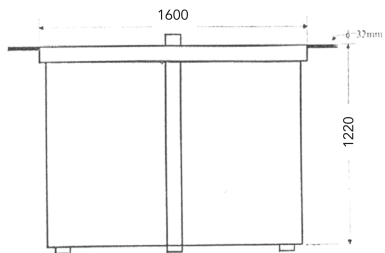

BACK

TOP

SIDE

حاوية 4 ياردة مكعبة

BACK

TOP

SIDE

حاوية 2 ياردة مكعبة

Metal Container

- 1 - Container capacity of 4 cubic yards
- 2 - Made from black sheet thickness of 3 mm with supported sheet thickness of 6 mm and fitted with a lift shaft 32 mm
- 3 - Used for waste collection and matching the standard specifications for the municipalities and the secretariats
- 4 - Lift the container and emptied by rear-loading automatic waste compactors
- 5 - Can unload the container by cranes or hydraulic arms or side hooks
- 6 - Made with iron girders thickness of 5 mm height 5 cm from the ground
- 7 - Container is designed to be easily shipped harrowed and storage
- 8 - Are painted with based paint , multi-color, resistance to sunlight with the ability to print any logo
- 9 - With phosphorous Angles (reflectors for night)
- 10 - Saudi industry 100%

Metal Container

- 1 - Container capacity of 6 cubic yards
- 2 - Made from black sheet thickness of 3 mm with supported sheet thickness of 6 mm and fitted with a lift shaft 32 mm
- 3 - Used for waste collection and matching the standard specifications for the municipalities and the secretariats
- 4 - Lift the container and emptied by rear-loading automatic waste compactors
- 5 - Can unload the container by cranes or hydraulic arms or side hooks
- 6 - Made with iron girders thickness of 5 mm height 5 cm from the ground
- 7 - Container is designed to be easily shipped harrowed and storage
- 8 - Are painted with based paint , multi-color, resistance to sunlight with the ability to print any logo
- 9 - With phosphorous Angles (reflectors for night)
- 10 - Saudi industry 100%