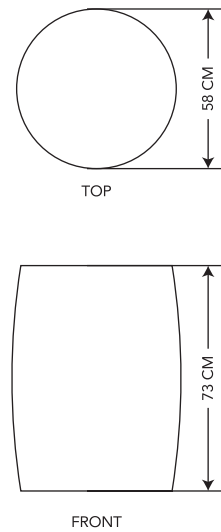

سرڪو
SRCO

1 ڪٽالوڱ المنتجات PRODUCTS CATALOG

www.drum.com.sa

شركة المصنع السعودي للبراميل (سركو)
Saudi Factory for drums Co. (SRCO)

CAPACITY	DIMENSIONS		
	HEIGHT (CM)	DIAMETER	
		OVER-ALL (CM)	OPENING (CM)
220 L	93	58	53

CAPACITY	DIMENSIONS		
	HEIGHT (CM)	DIAMETER	
		OVER-ALL (CM)	OPENING (CM)
170 L	73	58	53

Plastic Open Top Drum

- 1- Drum capacity of 220 liters
- 2 - Made from , high-density polyethylene resin (virgin Material)
- 3 - Used for waste collection and matching the standard specifications for the municipalities and the secretariats
- 4 - With handles hand for easy carrying and discharging
- 5 - Environmentally friendly and easy to clean
- 6 - Fixed colors resistance to sunlight
- 7- Designed to give better stability on the ground - high rigidity
- 8 - Can be manufactured in any color and logo can be printed in any color as preferred by the customers
- 9 - Saudi industry 100%

Plastic Open Top Drum

- 1- Drum capacity of 170 liters
- 2 - Made from , high-density polyethylene resin (virgin Material)
- 3 - Used for waste collection or food remaining and matching the standard specifications for the municipalities and the secretariats
- 4 - With handles hand for easy carrying and discharging
- 5 - Environmentally friendly and easy to clean
- 6 - Fixed colors resistance to sunlight
- 7- Designed to give better stability on the ground - high rigidity
- 8 - Can be manufactured in any color and logo can be printed in any color as preferred by the customers
- 9 - Saudi industry 100%

برميل حديد مفتوح

حاوية 2 ياردة مكعبة

حاوية 2 ياردة مكعبة

حاوية 2 ياردة مكعبة

حاوية 2 ياردة مكعبة

Iron Open Top Drum

- 1- Drum capacity of 220 liters
- 2- Made from black sheet of 0.9 mm thickness
- 3- Used for waste collection and matching the standard specifications for the municipalities and the secretariats
- 4- With handles hand for easy carrying and discharging
- 5- Possibility painted in any color with logo printing
- 6- Saudi industry 100%