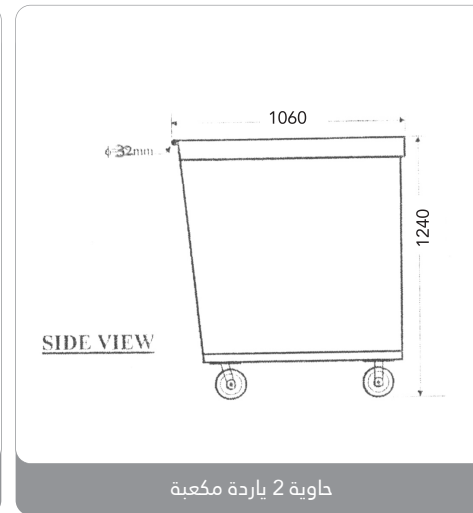

CAPACITY	DIMENSIONS		
	HEIGHT (CM)	DIAMETER	
		OVER-ALL (CM)	OPENING (CM)
170 L	73	58	53

Plastic Open Top Drum

- 1- Drum capacity of 220 liters
- 2 - Made from , high-density polyethylene resin (virgin Material)
- 3 - Used for waste collection and matching the standard specifications for the municipalities and the secretariats
- 4 - With handles hand for easy carrying and discharging
- 5 - Environmentally friendly and easy to clean
- 6 - Fixed colors resistance to sunlight
- 7- Designed to give better stability on the ground - high rigidity
- 8 - Can be manufactured in any color and logo can be printed in any color as preferred by the customers
- 9 - Saudi industry 100%

برميل حديد مفتوح

حاوية 2 ياردة مكعبة

حاوية 2 ياردة مكعبة

حاوية 2 ياردة مكعبة

حاوية 2 ياردة مكعبة

Iron Open Top Drum

- 1- Drum capacity of 220 liters
- 2- Made from black sheet of 0.9 mm thickness
- 3- Used for waste collection and matching the standard specifications for the municipalities and the secretariats
- 4- With handles hand for easy carrying and discharging
- 5- Possibility painted in any color with logo printing
- 6- Saudi industry 100%